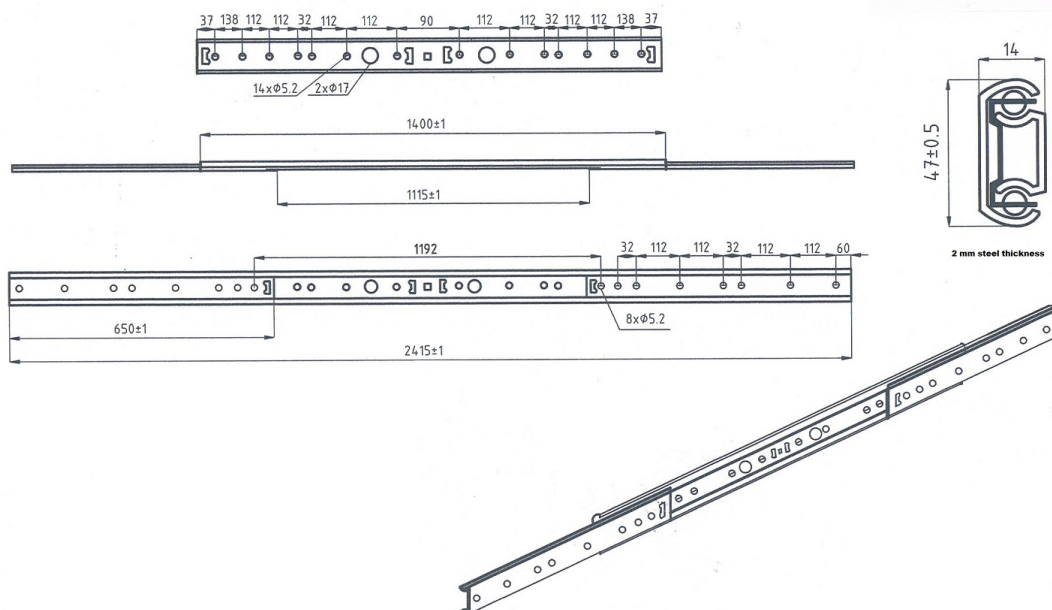

## Description:

Table Extension 9097-S 1080mm, "No Angle" on Wing", ZPL Opening:1090mm, Closed: 1400mm, Wing Size: 650mm, Total, Lenght When Open:2390mm, Load Capacity: 90Kg., Profile Height:49mm

## Item number:

24.05.105-0

Units	Box	Carton	HS Code	Barcode
Pair	1	5	8302420090	 5704866402316